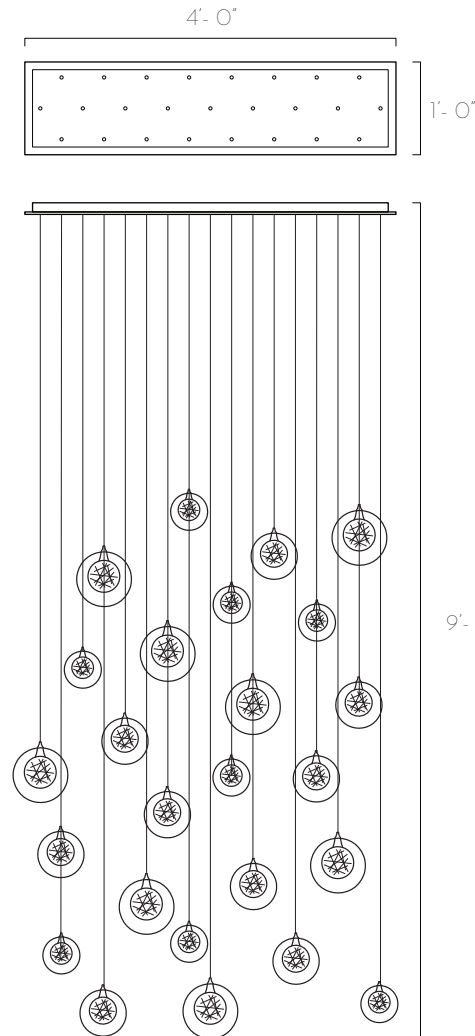

FIBERGLASS BALLS

25 CLEAR & GOLD PENDANTS RECTANGULAR CHANDELIER

DESCRIPTION

A versatile and elegant multi-pendant light fixture comprising of a larger clear globe which encapsulates the smaller ball encasing a dimmable LED bulb. Great contemporary lighting for residential and commercial spaces.

TECHINCAL SPECIFICATIONS

Designed by

AM Studio Team

Category

Pendant Chandelier

Canopy Finish

Powder coated metal in Flat White/ Sparkle Silver

Canopy Size

48"L x 12"W x 1.5"H

Pendant Size

8x units of 6"D (3x Gold + 5x Clear)

9x units of 5"D (4x Gold + 5x Clear)

8x units of 4"D (3x Gold + 5x Clear)

Glass Colour

Clear & Gold

Total Drop